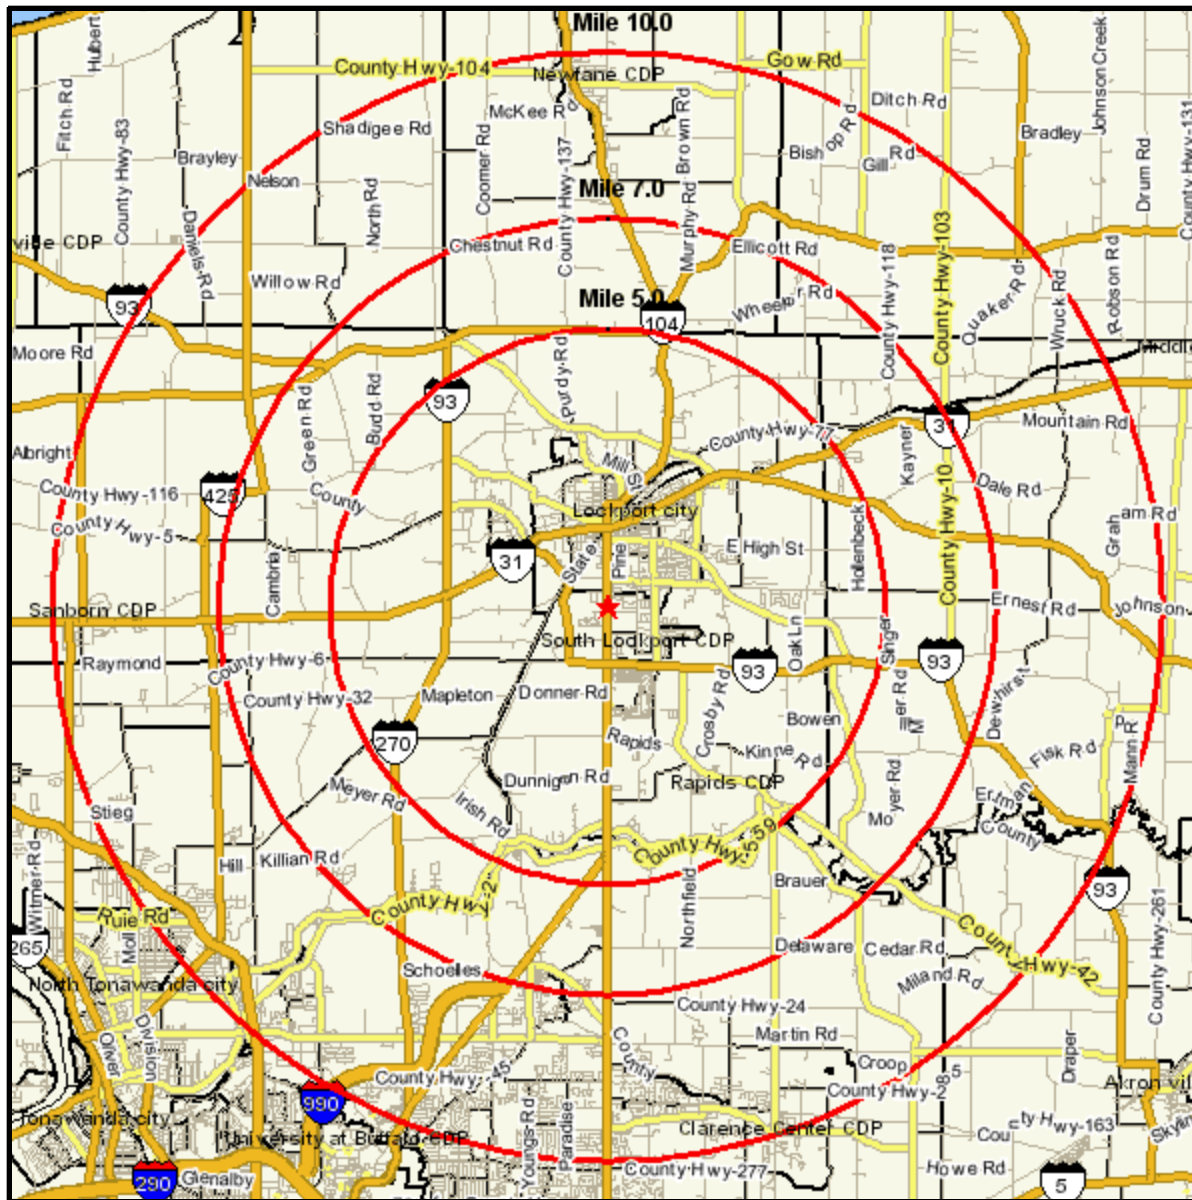

# Area Map

#### Radius Definition:

5737 S TRANSIT RD  
LOCKPORT, NY 14094-5892

Center Point: 43.147198 -78.696710  
Circle/Band: 0.00 - 5.00

#### Radius Definition:

5737 S TRANSIT RD  
LOCKPORT, NY 14094-5892

Center Point: 43.147198 -78.696710  
Circle/Band: 0.00 - 7.00

#### Radius Definition:

5737 S TRANSIT RD  
LOCKPORT, NY 14094-5892

Center Point: 43.147198 -78.696710  
Circle/Band: 0.00 - 10.00